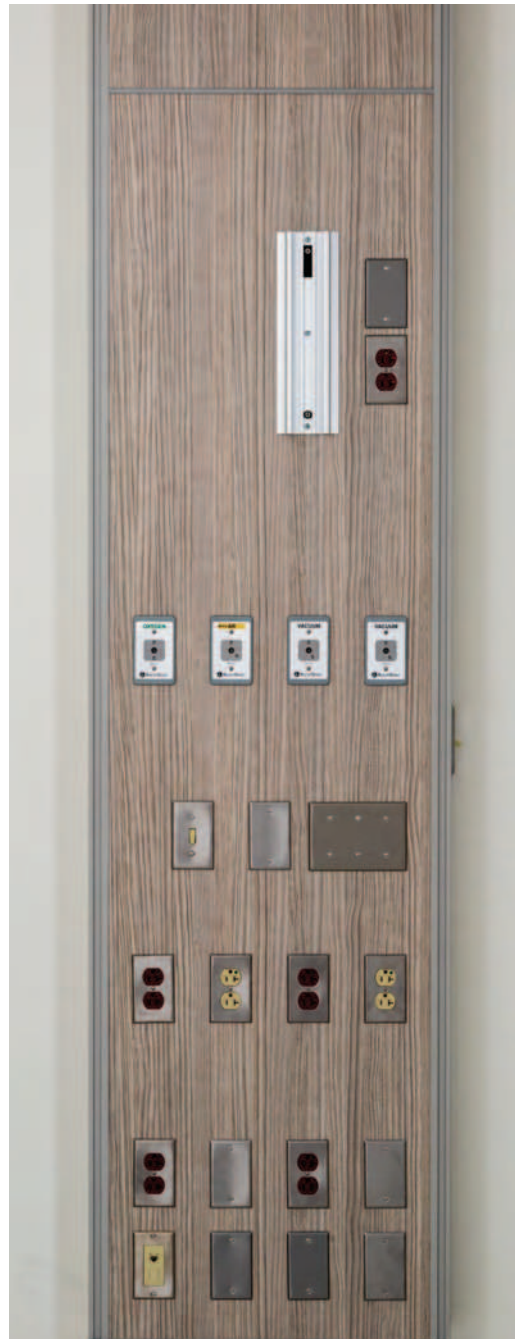

FLATWALL

4500-S SERIES

MODULAR
SERVICES COMPANY

The Flatwall 4500-S Series is a vertically-oriented, surface-mounted headwall with a sleek, clean, linear design. Medical gas and electrical services are placed at convenient, ergonomic levels for ease of reach, without disturbing the patient.

FEATURES

- Surface-Mounted
- NeoTrack® angled equipment management tracks position accessories away from the headwall, providing a clear path to all services and mounted technology
- Optional forward-facing vertical tracks
- 3D Laminated steel panels
- Wide Variety of 3D laminate options
- Surf or Platinum Grey extrusion
- Compact device spacing
- Available in varying widths to accommodate acuity level needs
- Prefabricated to be piped and wired at finished ceiling
- Removable upper panel for quick access to all services
- Easy to clean with no exposed fasteners
- Easy to install
- Ships Fully Assembled